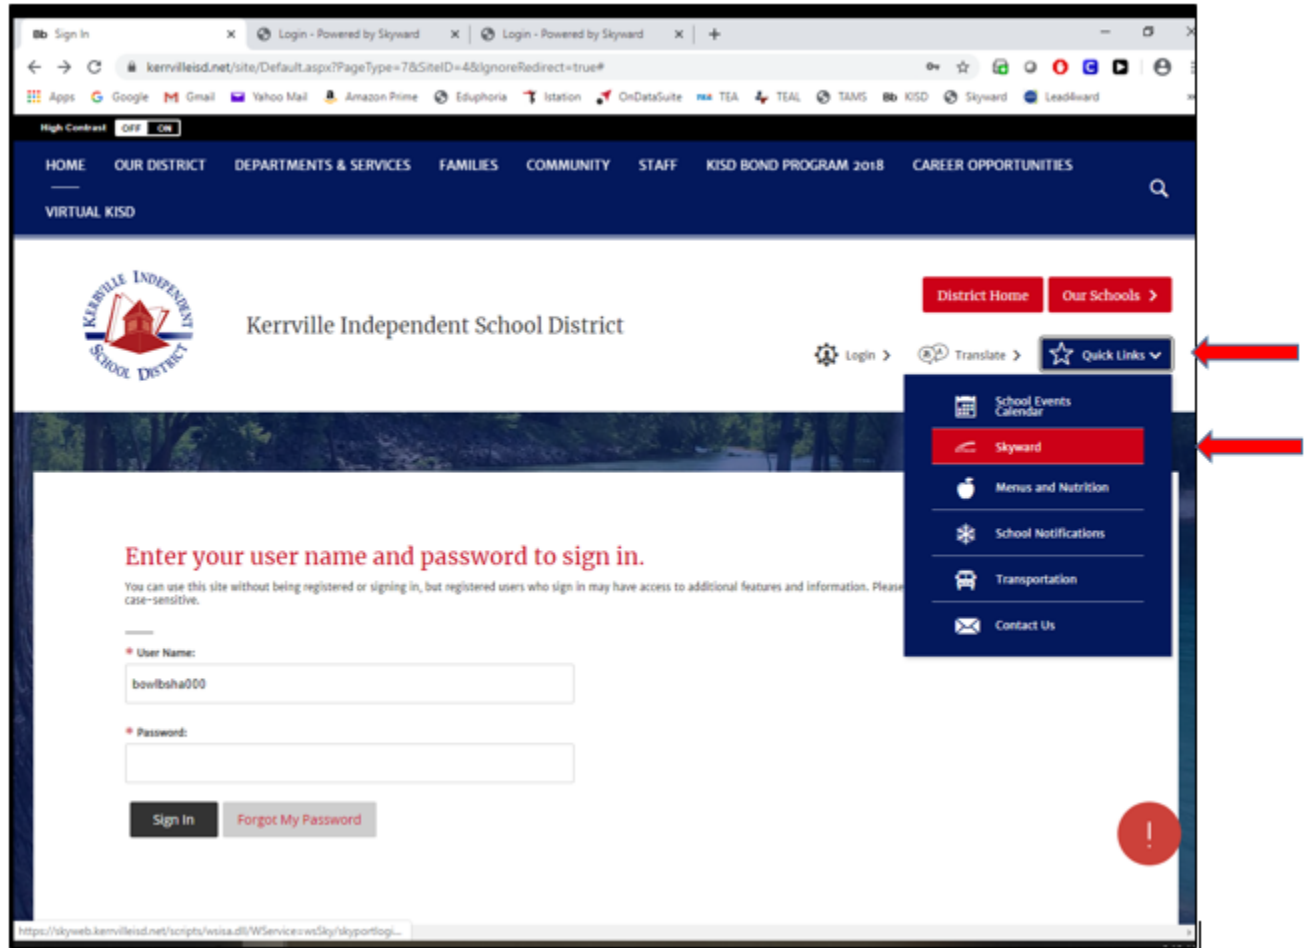

Parent Skyward Login Instructions

(If you encounter problems at any time during the login process, please call your child's campus.)

STEP #1: Go to the Kerrville ISD website: <https://www.kerrvilleisd.net>

STEP #2: Click on the "★ Quick Links"

STEP #3: From the drop-down menu, select "Skyward." This will take you to the login screen.

STEP #4: Type your Login ID and Password into the boxes provided. Click "Sign In."