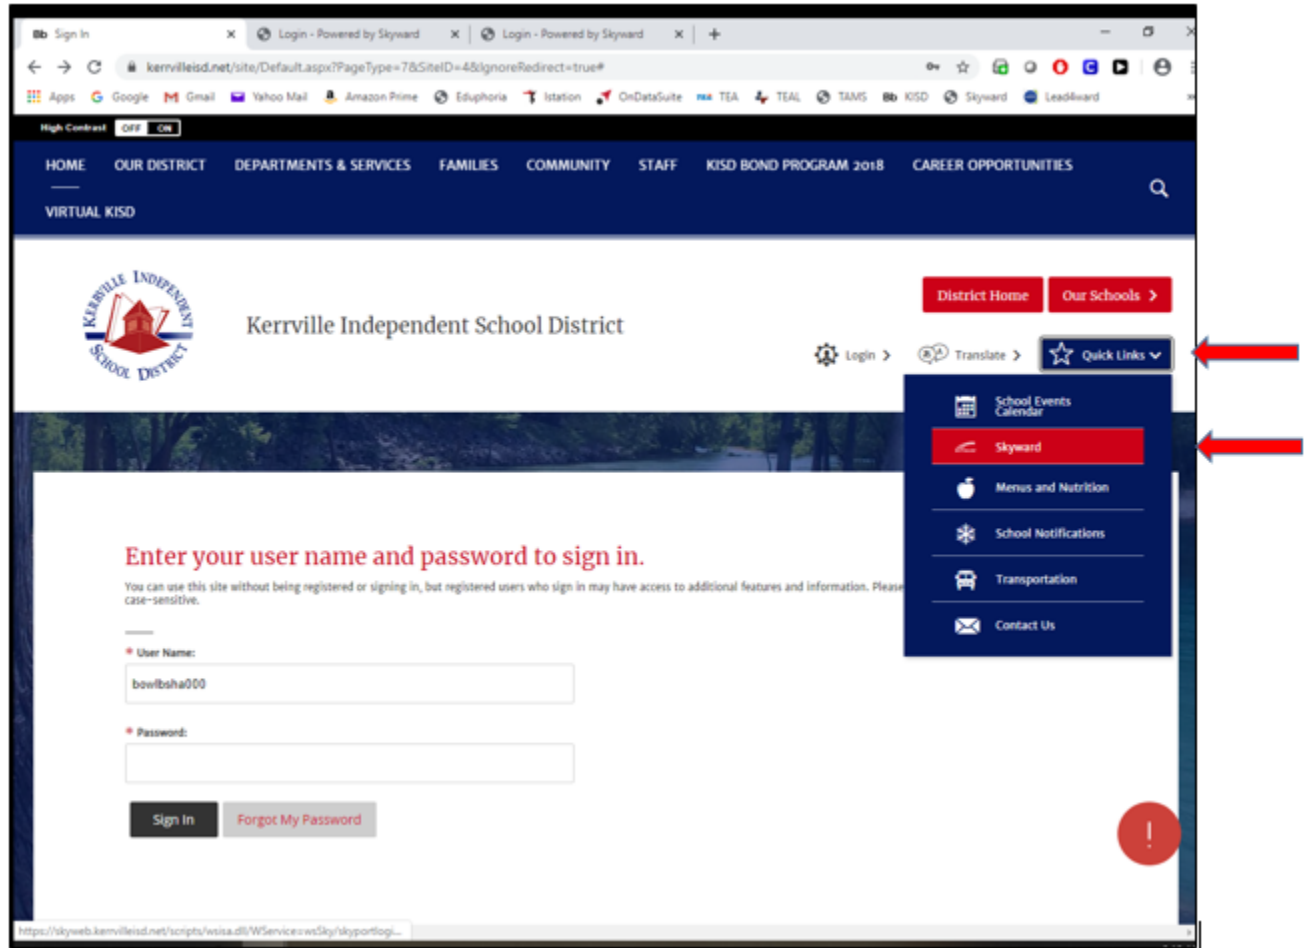

# Parent Skyward Login Instructions

(If you encounter problems at any time during the login process, please call your child's campus.)

**STEP #1:** Go to the Kerrville ISD website: <https://www.kerrvilleisd.net>

**STEP #2:** Click on the "★ Quick Links"

**STEP #3:** From the drop-down menu, select "Skyward." This will take you to the login screen.

**STEP #4:** Type your Login ID and Password into the boxes provided. Click "Sign In."